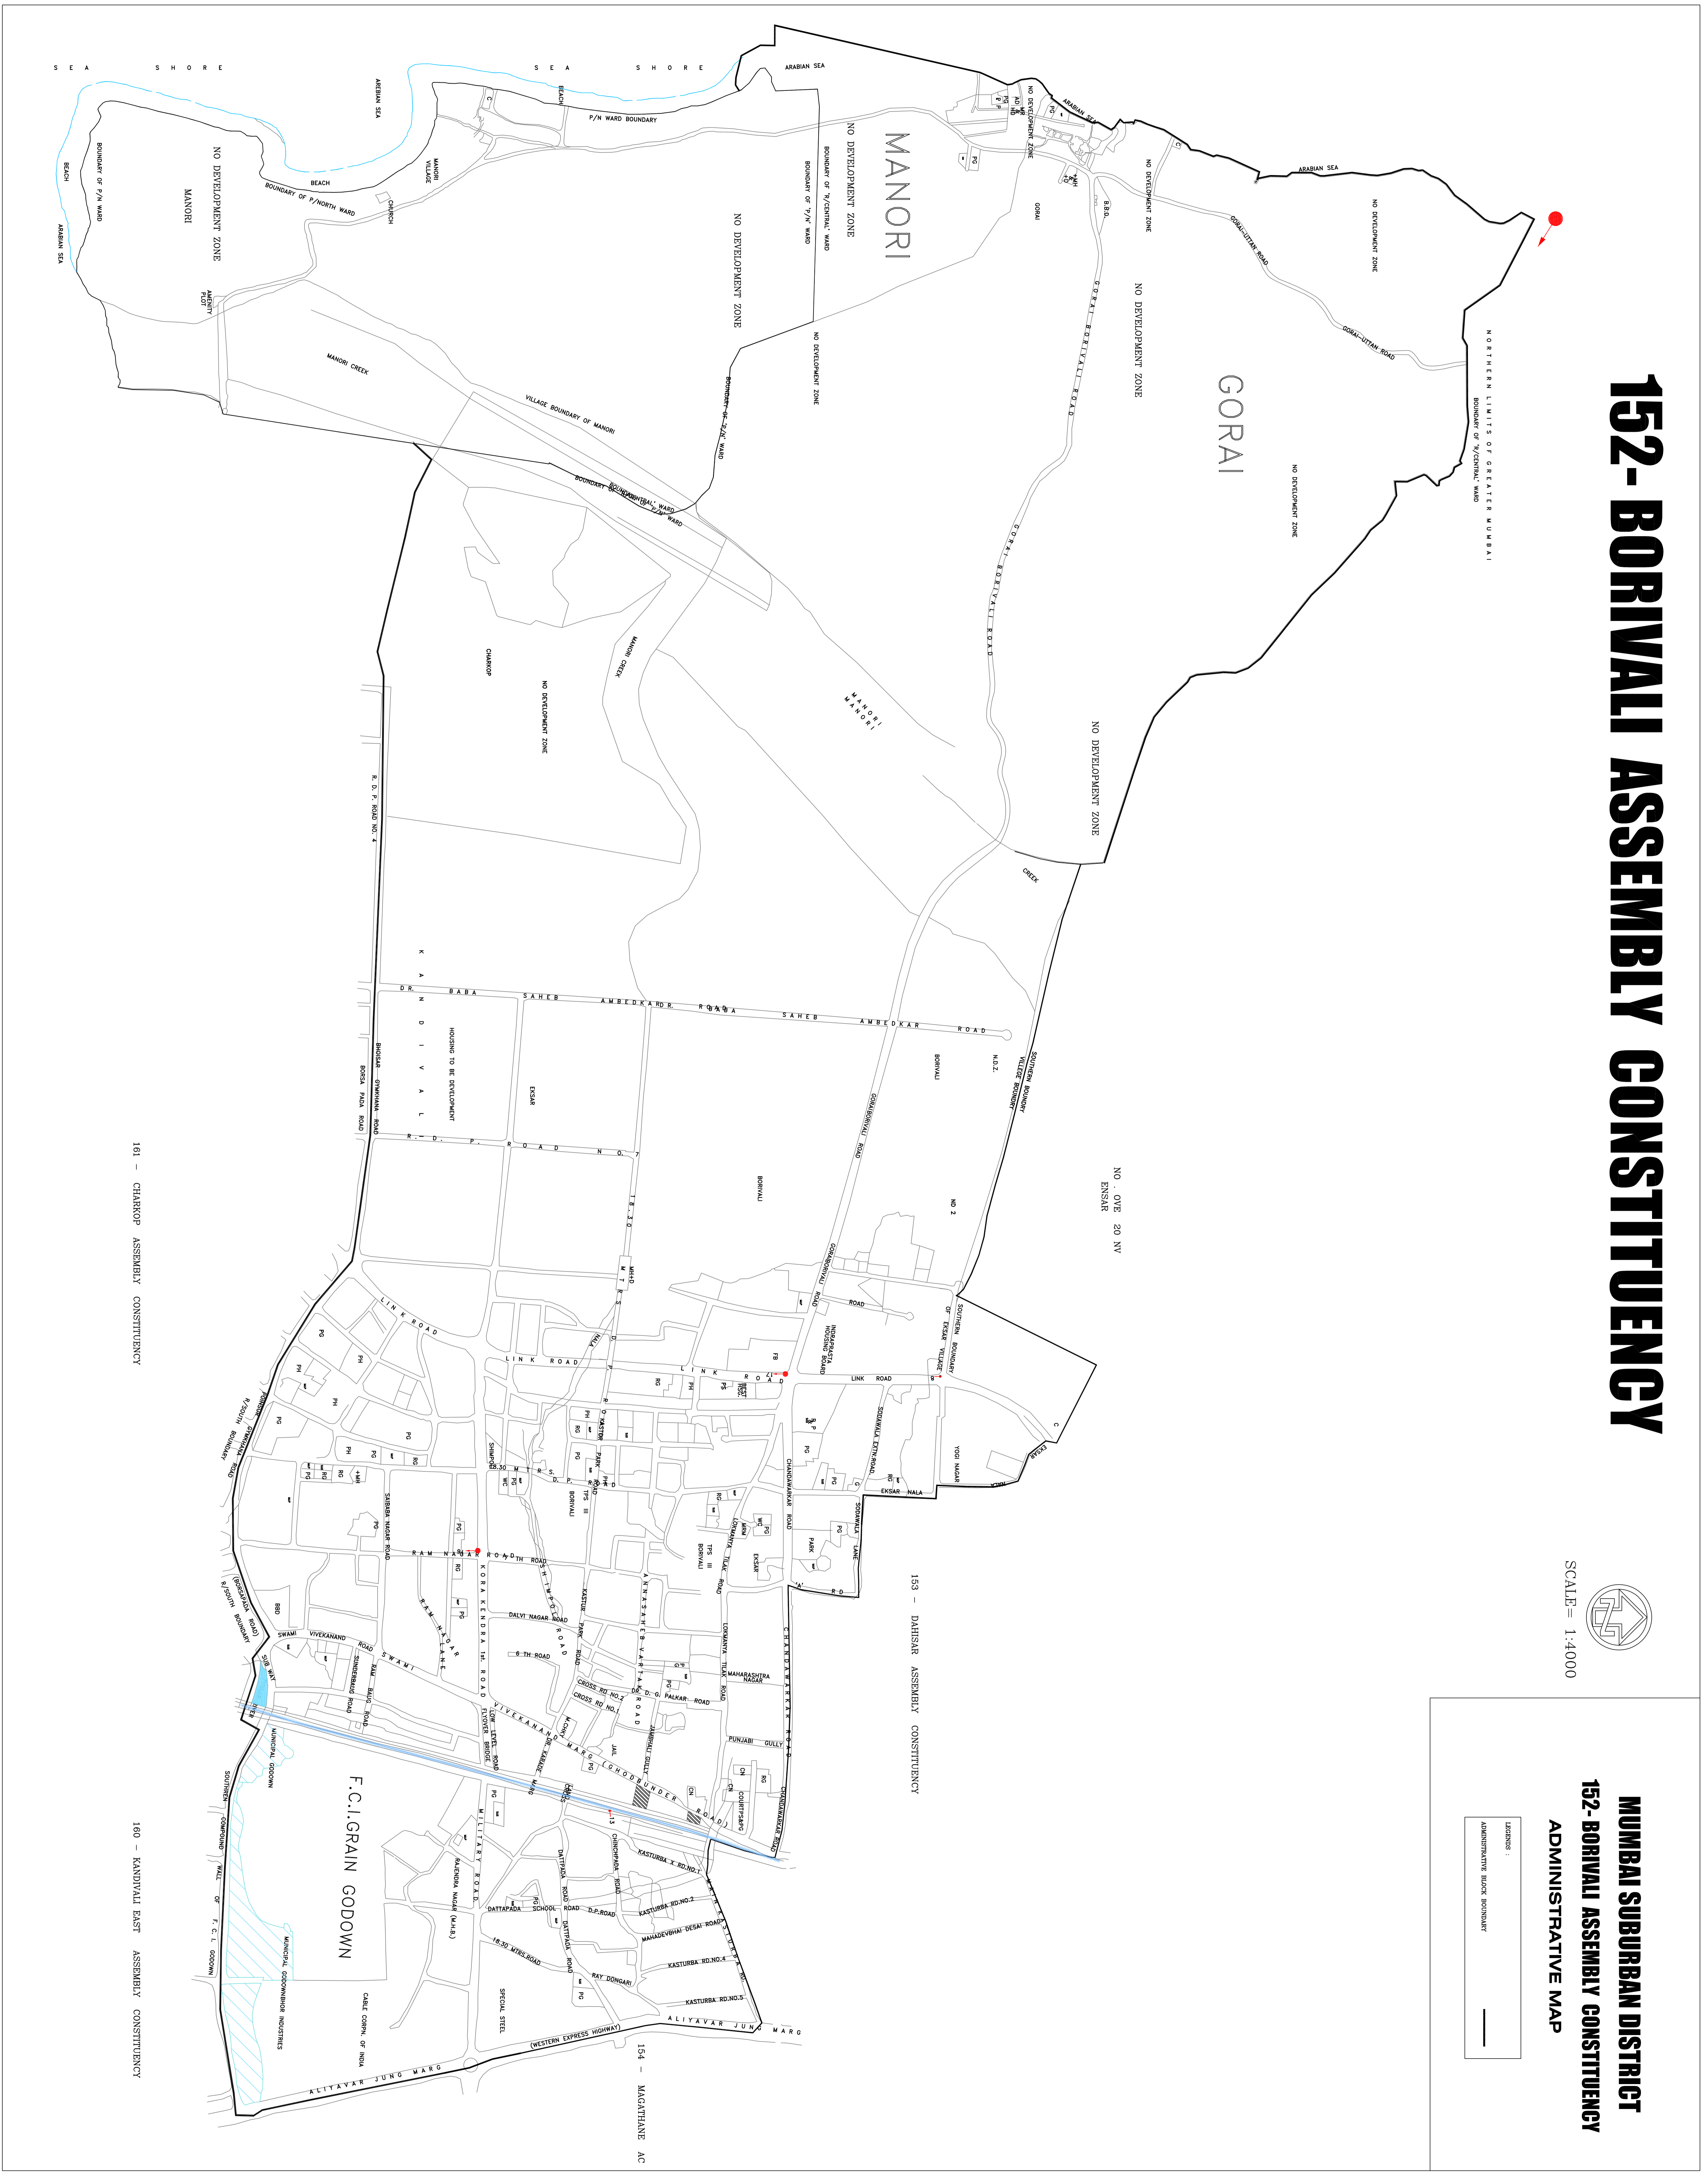

152- BORIVALI ASSEMBLY CONSTITUENCY

SCALE= 1:4000

MUMBAI SUBURBAN DISTRICT
152- BORIVALI ASSEMBLY CONSTITUENCY
ADMINISTRATIVE MAP

LEGEND:
 ADMINSTRATIVE BLOCK BOUNDARY

161 - CHARKOP ASSEMBLY CONSTITUENCY

160 - KANDIVALI EAST ASSEMBLY CONSTITUENCY

153 - DAHISAR ASSEMBLY CONSTITUENCY

154 - MACOTHANE AC