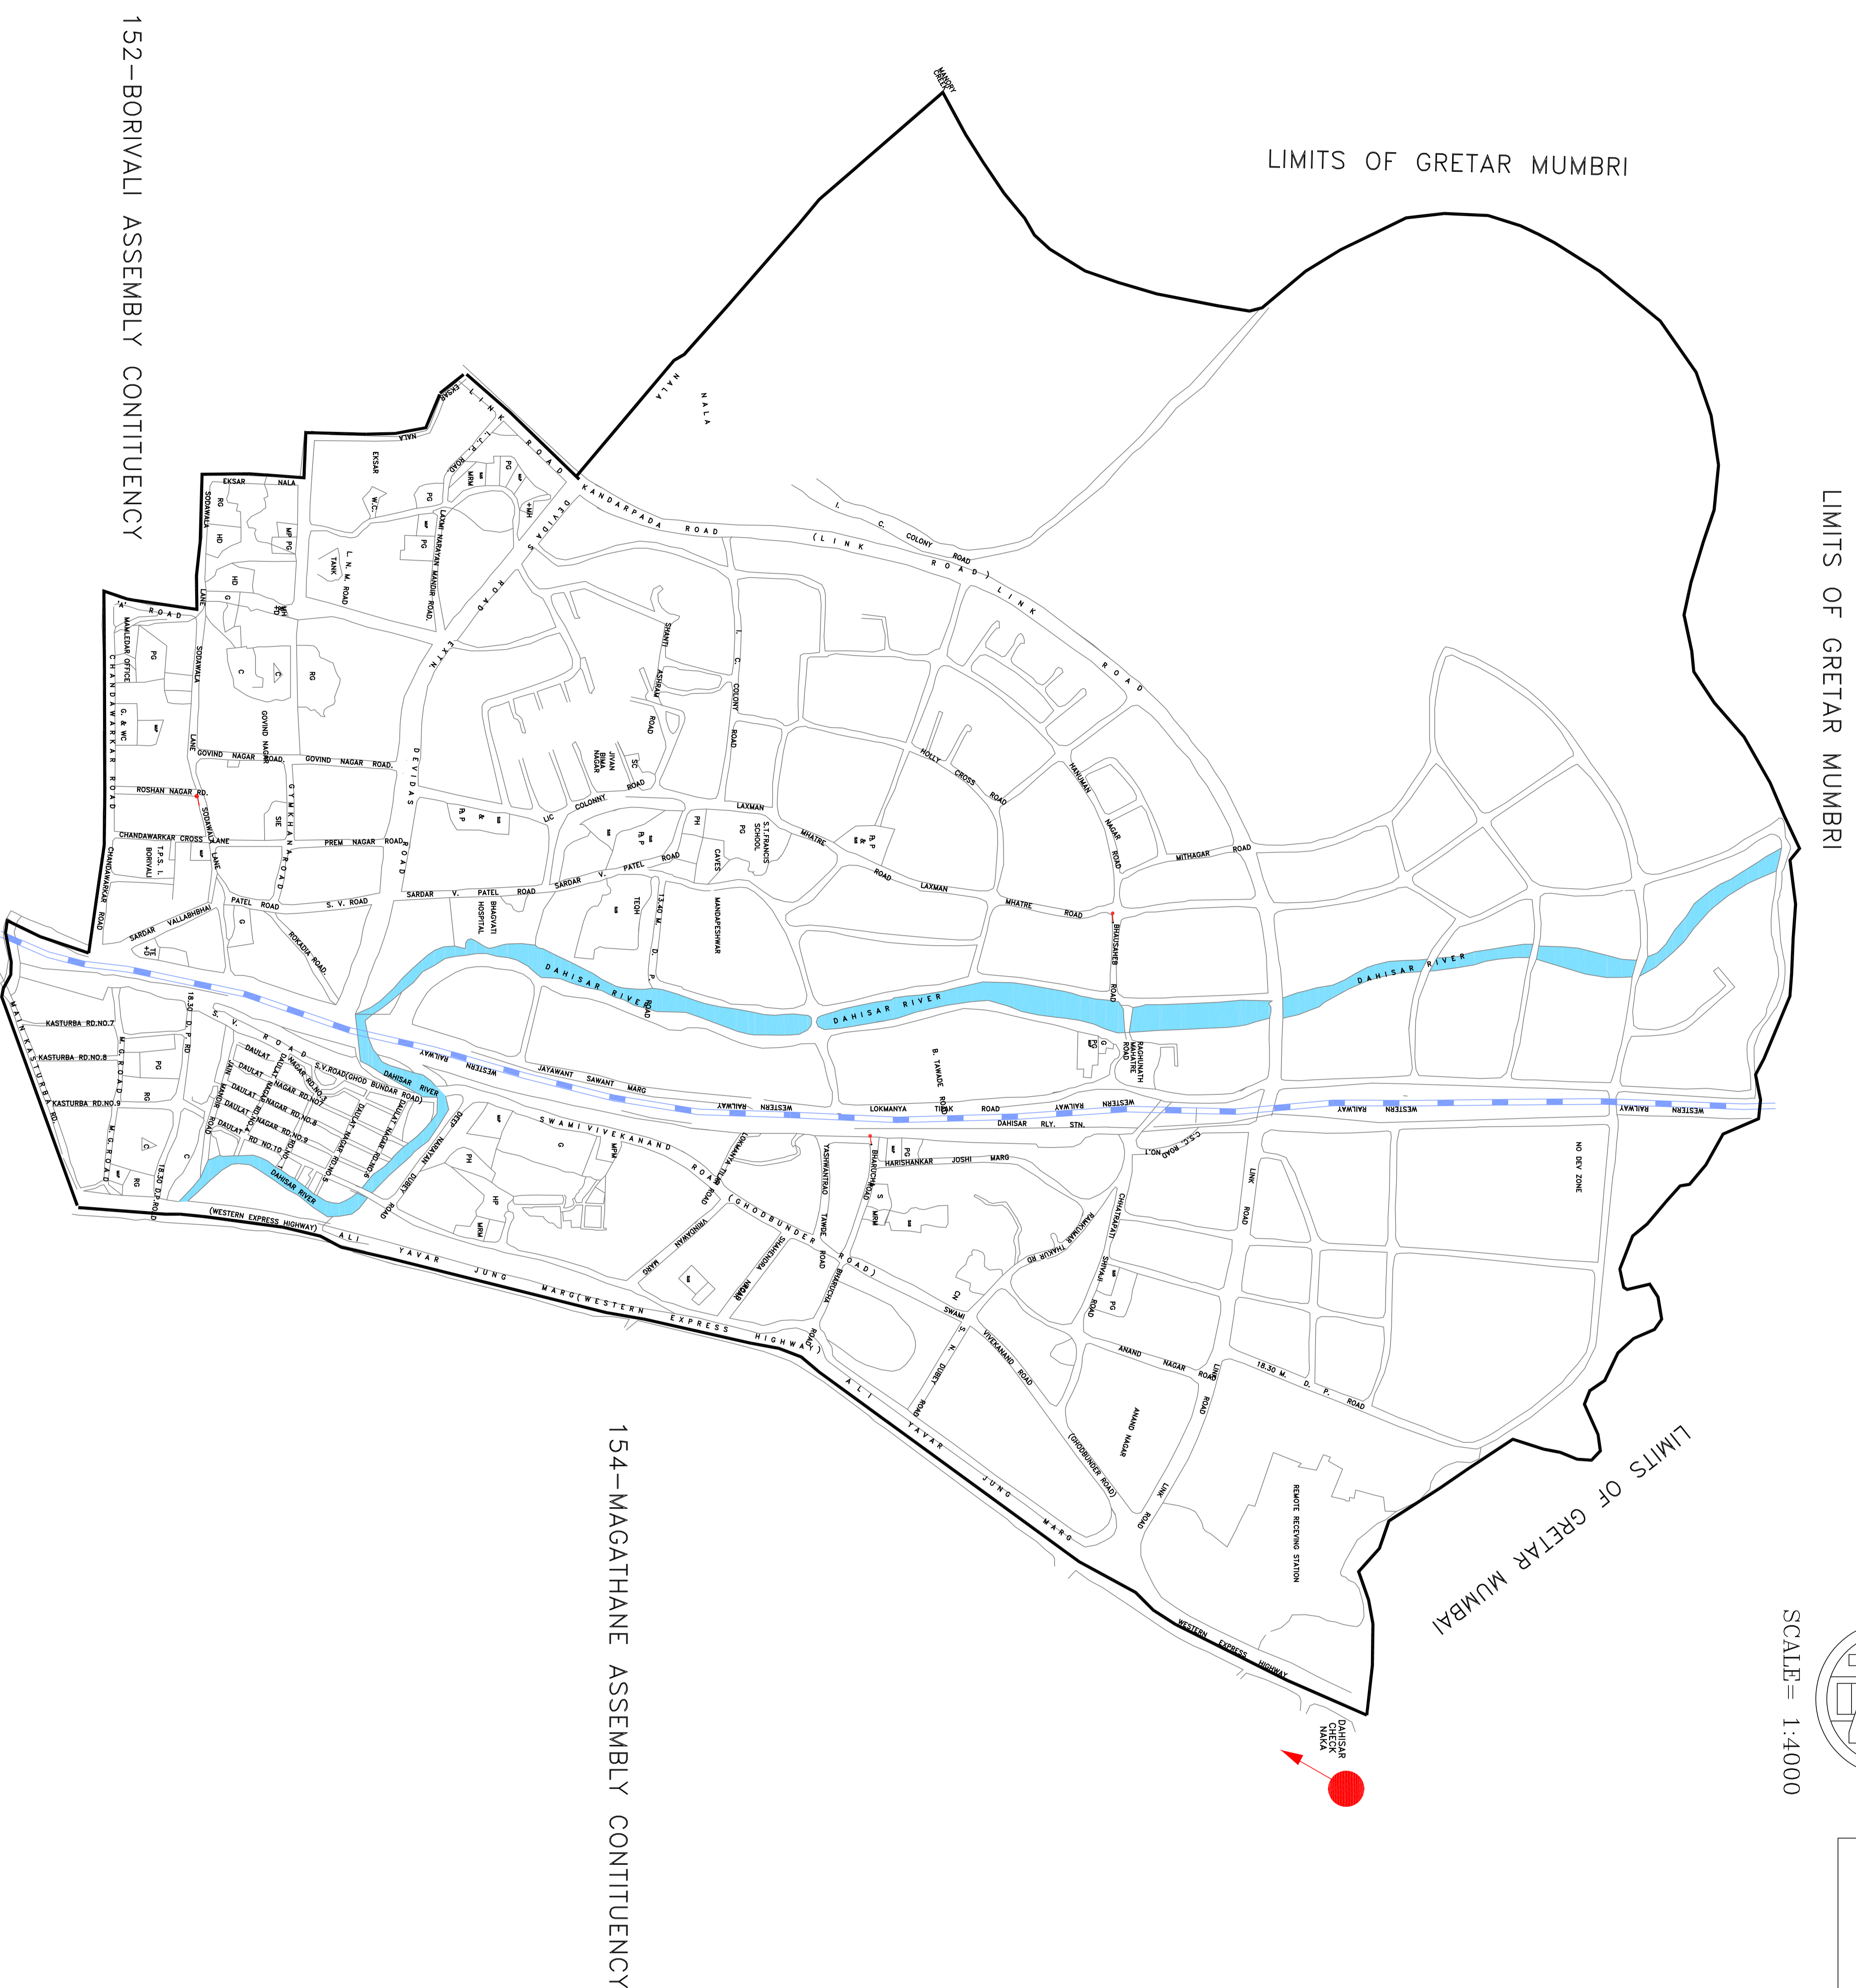

153- DAHISAR ASSEMBLY CONSTITUENCY

MUMBAI SUBURBAN DISTRICT 153 - DAHISAR ASSEMBLY CONSTITUENCY ADMINISTRATIVE MAP

SCALE = 1:4000

LEGENDS :

ADMINISTRATIVE BLOCK BOUNDARY

LIMITS OF GREYAR MUMBAI

LIMITS OF GREYAR MUMBAI

LIMITS OF GREYAR MUMBAI

154-MAGATHANE ASSEMBLY CONTITUENCY

152-BORIVALI ASSEMBLY CONTITUENCY