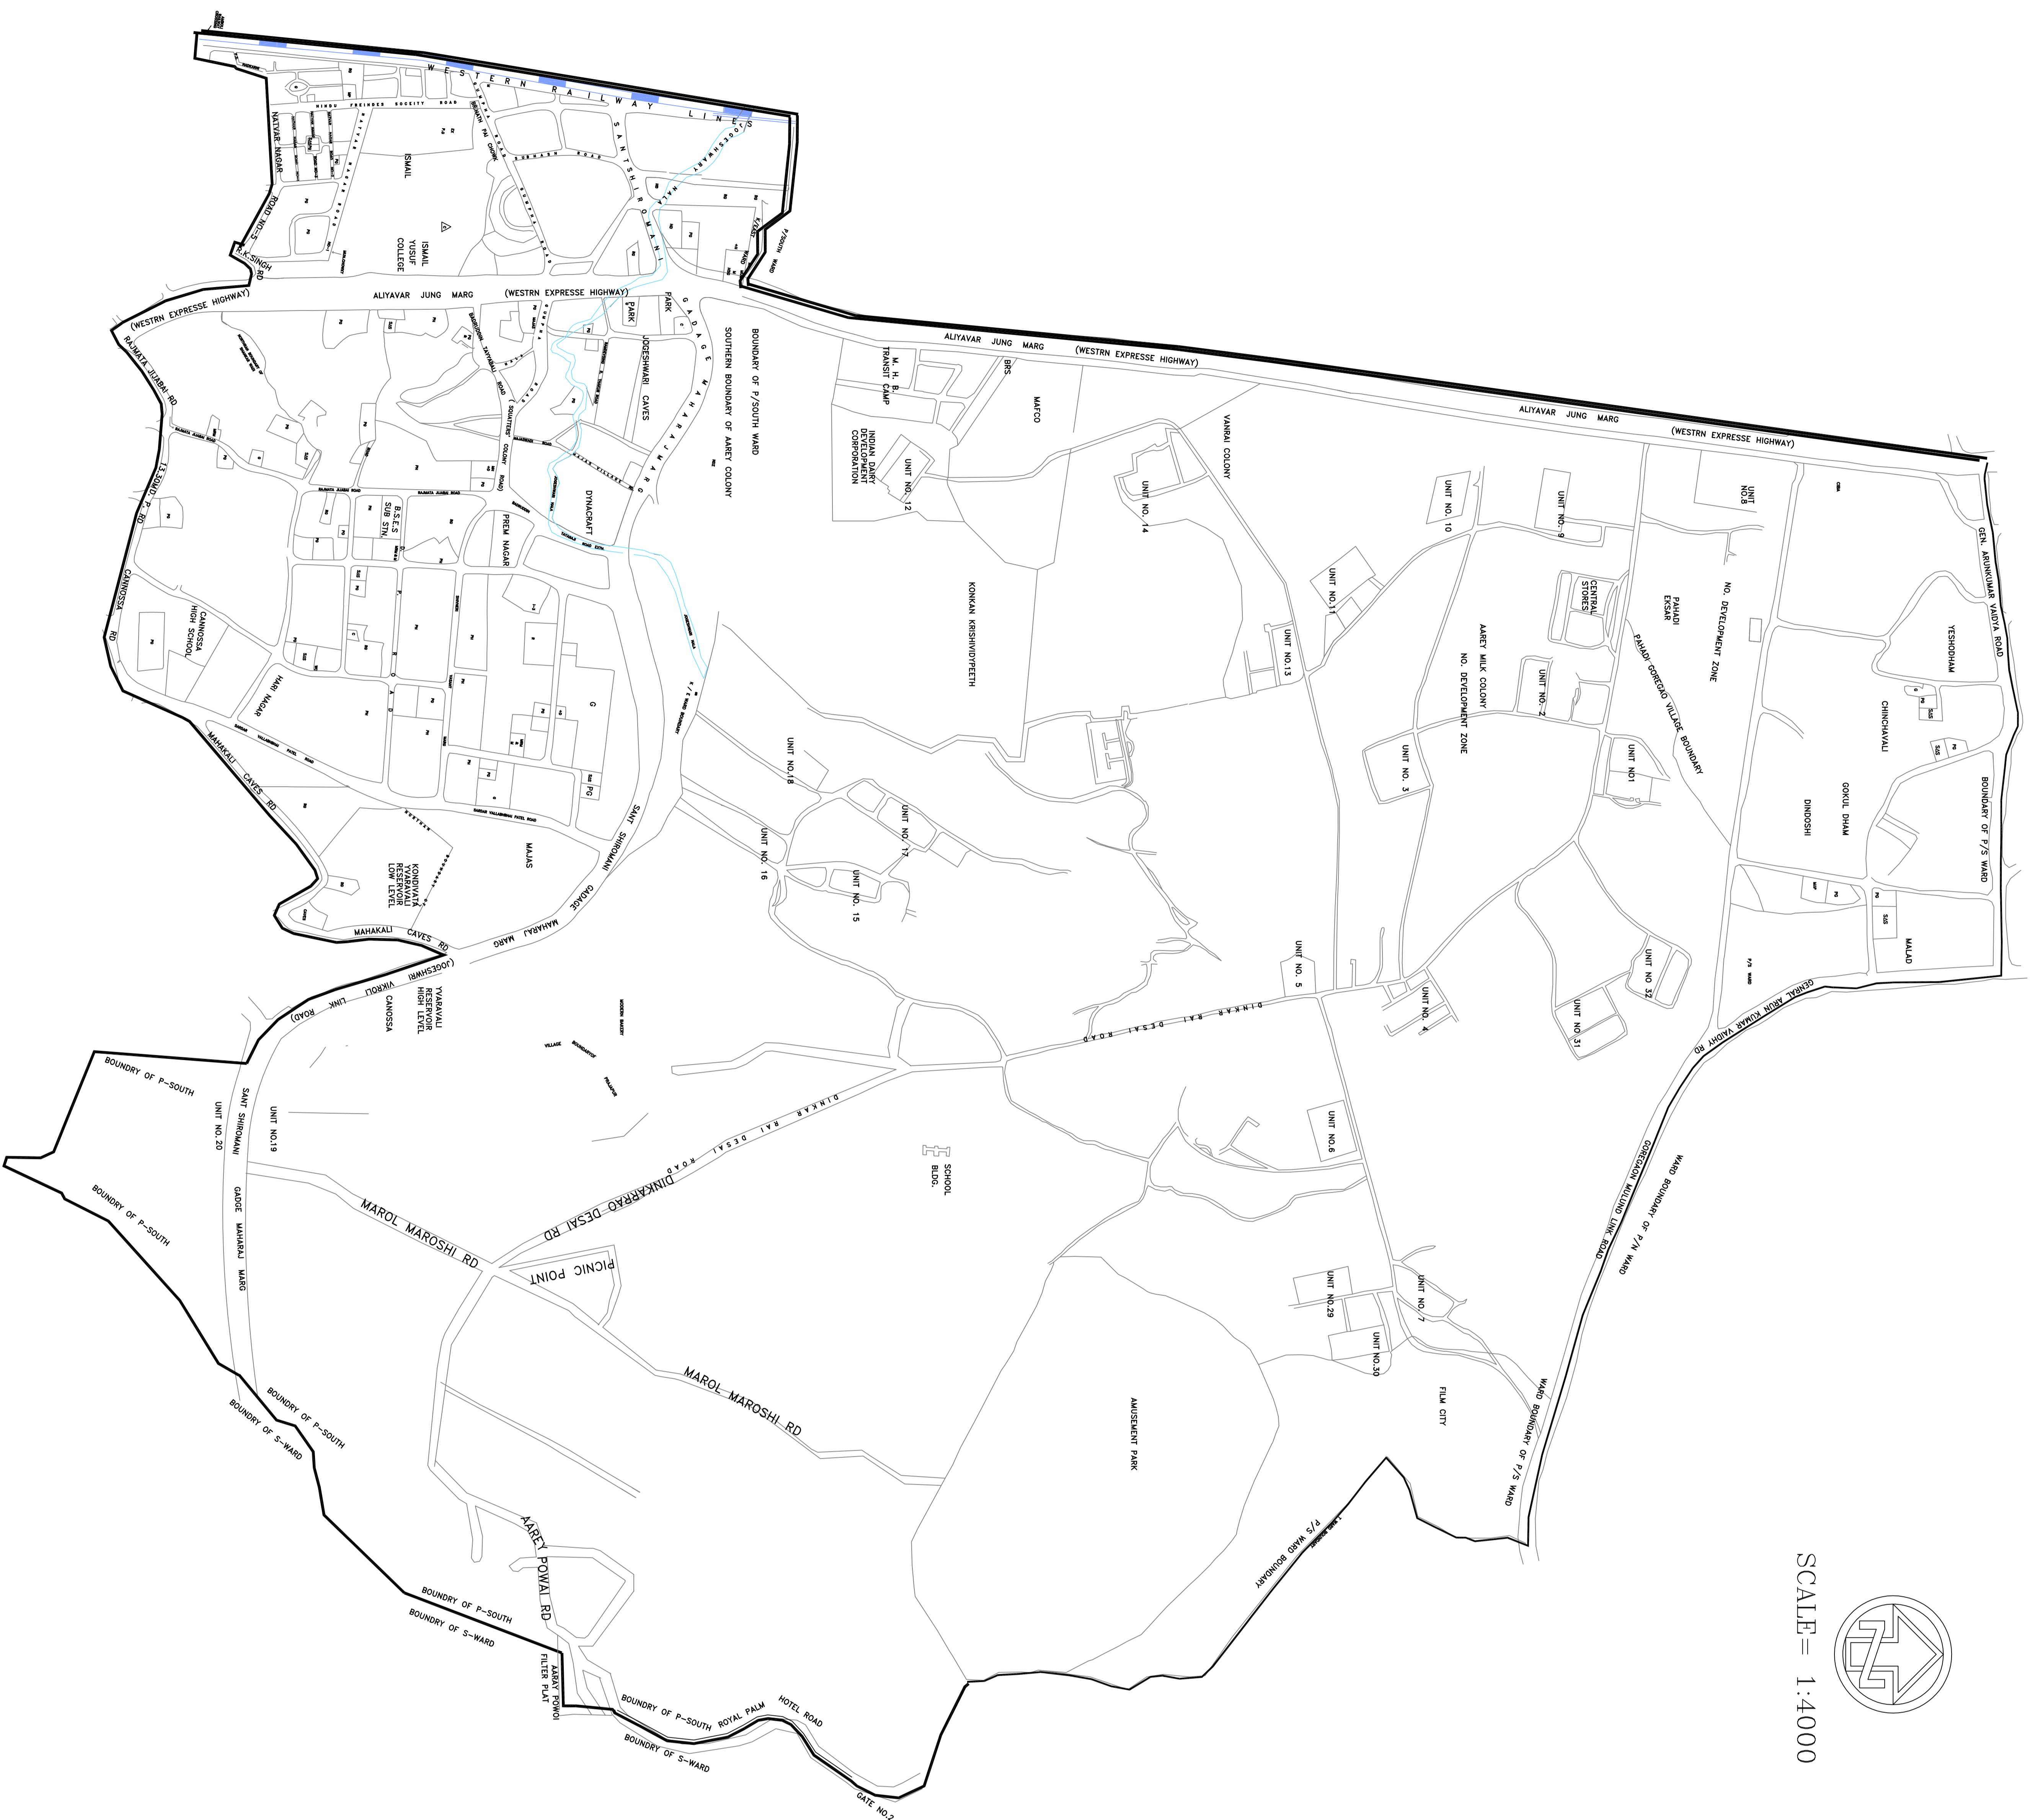

158- JOGESHWARI ASSEMBLY CONSTITUENCY

SCALE= 1:4000

MUMBAI SUBURBAN DISTRICT 158- JOGESHWARI ASSEMBLY CONSTITUENCY ADMINISTRATIVE MAP

LEGENDS :
ADMINISTRATIVE BLOCK BOUNDARY