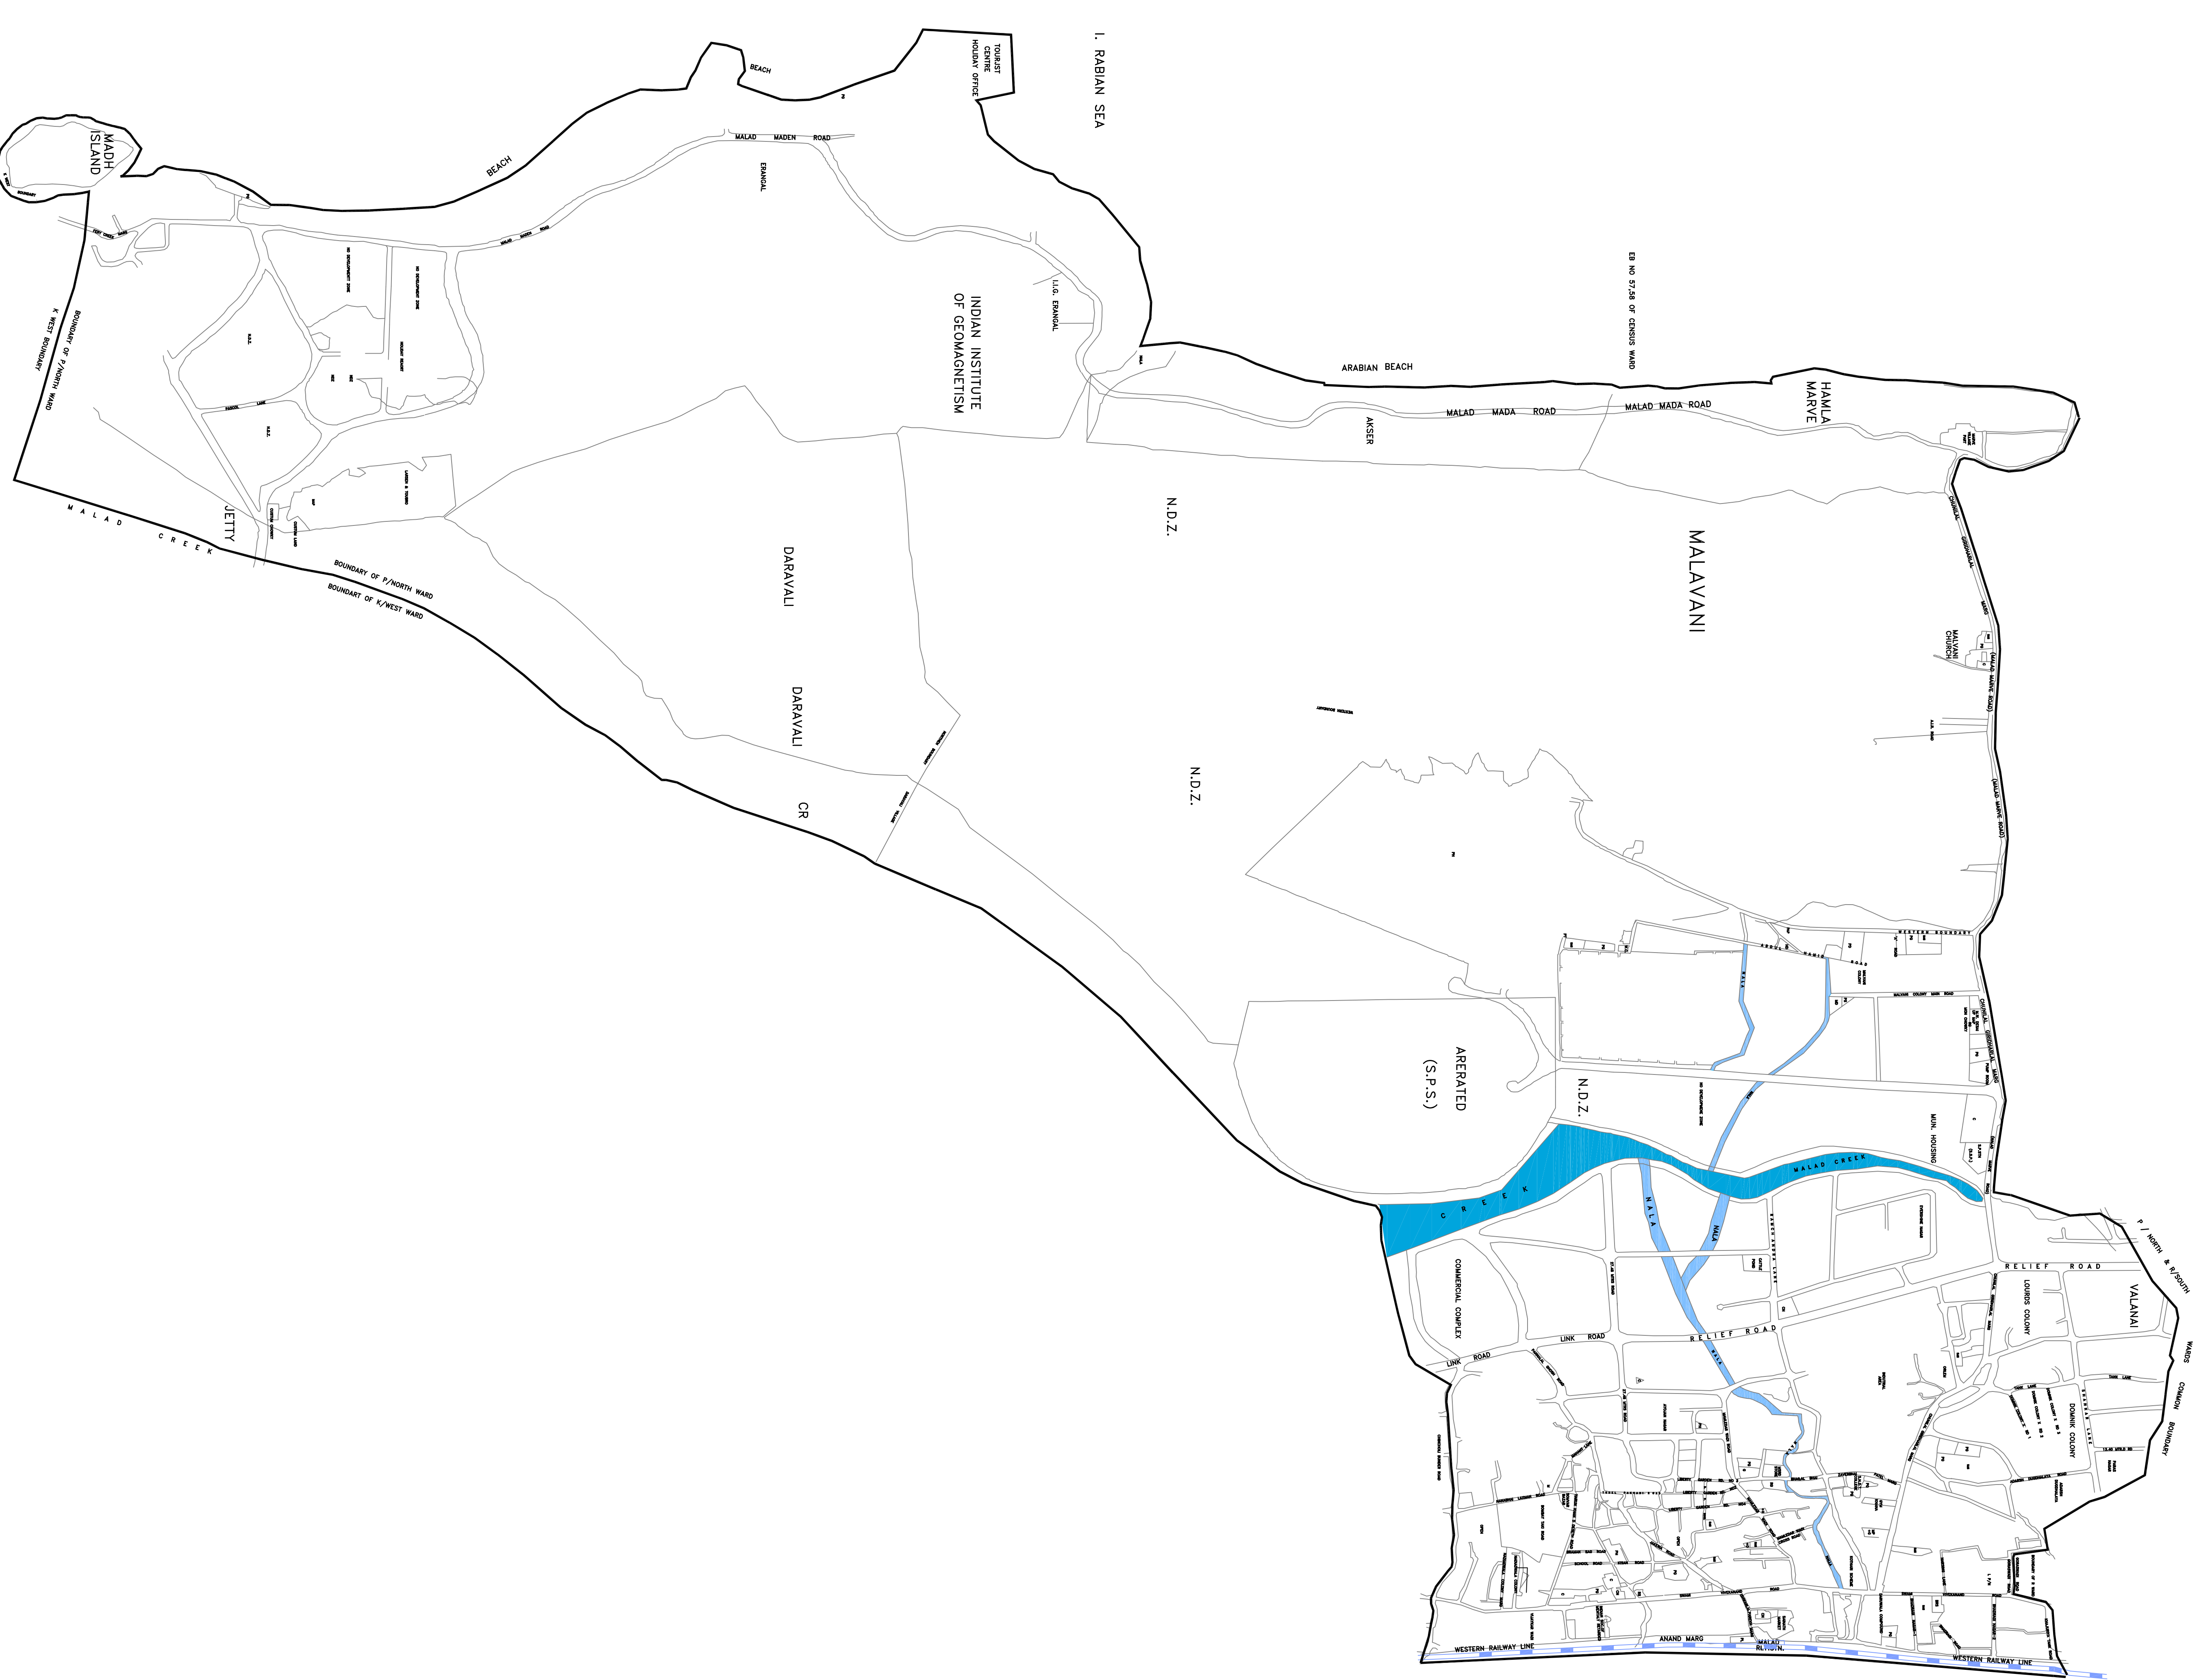

# 162- MALAD WEST ASSEMBLY CONSTITUENCY

SCALE = 1:4000

## MUMBAI SUBURBAN DISTRICT 162- MALAD WEST ASSEMBLY CONSTITUENCY ADMINISTRATIVE MAP

LEGEND :

|                               |   |
|-------------------------------|---|
| ADMINISTRATIVE BLOCK BOUNDARY | — |
|-------------------------------|---|