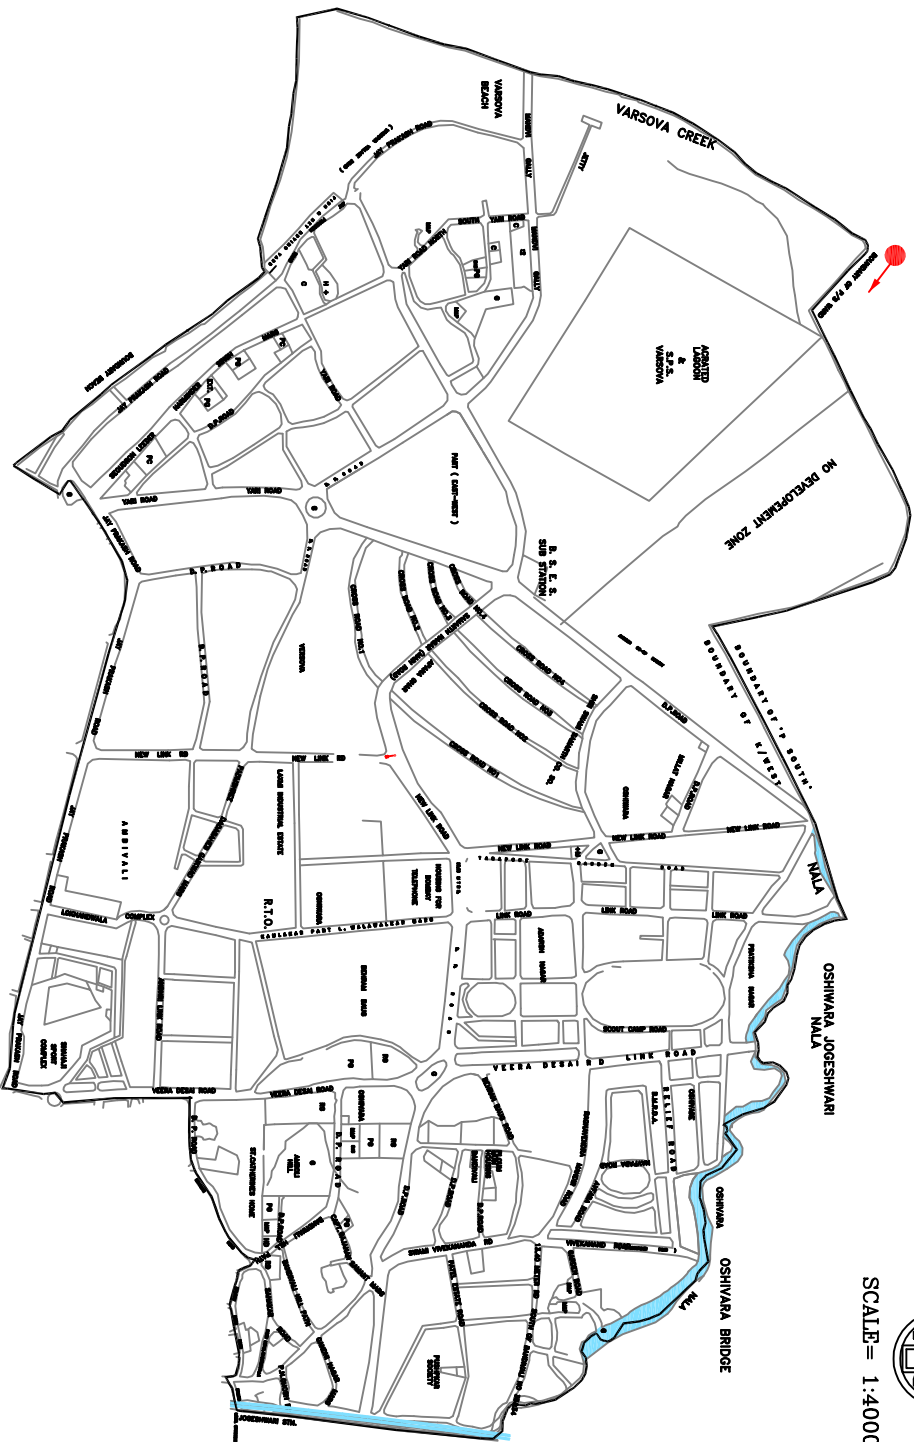

# 164-VARSOVA ASSEMBLY CONSTITUENCY

SCALE = 1:4000

## MUMBAI SUBURBAN DISTRICT 164-VARSOVA ASSEMBLY CONSTITUENCY ADMINISTRATIVE MAP

LEGENDS :

ADMINISTRATIVE BLOCK BOUNDARY	—
-------------------------------	---