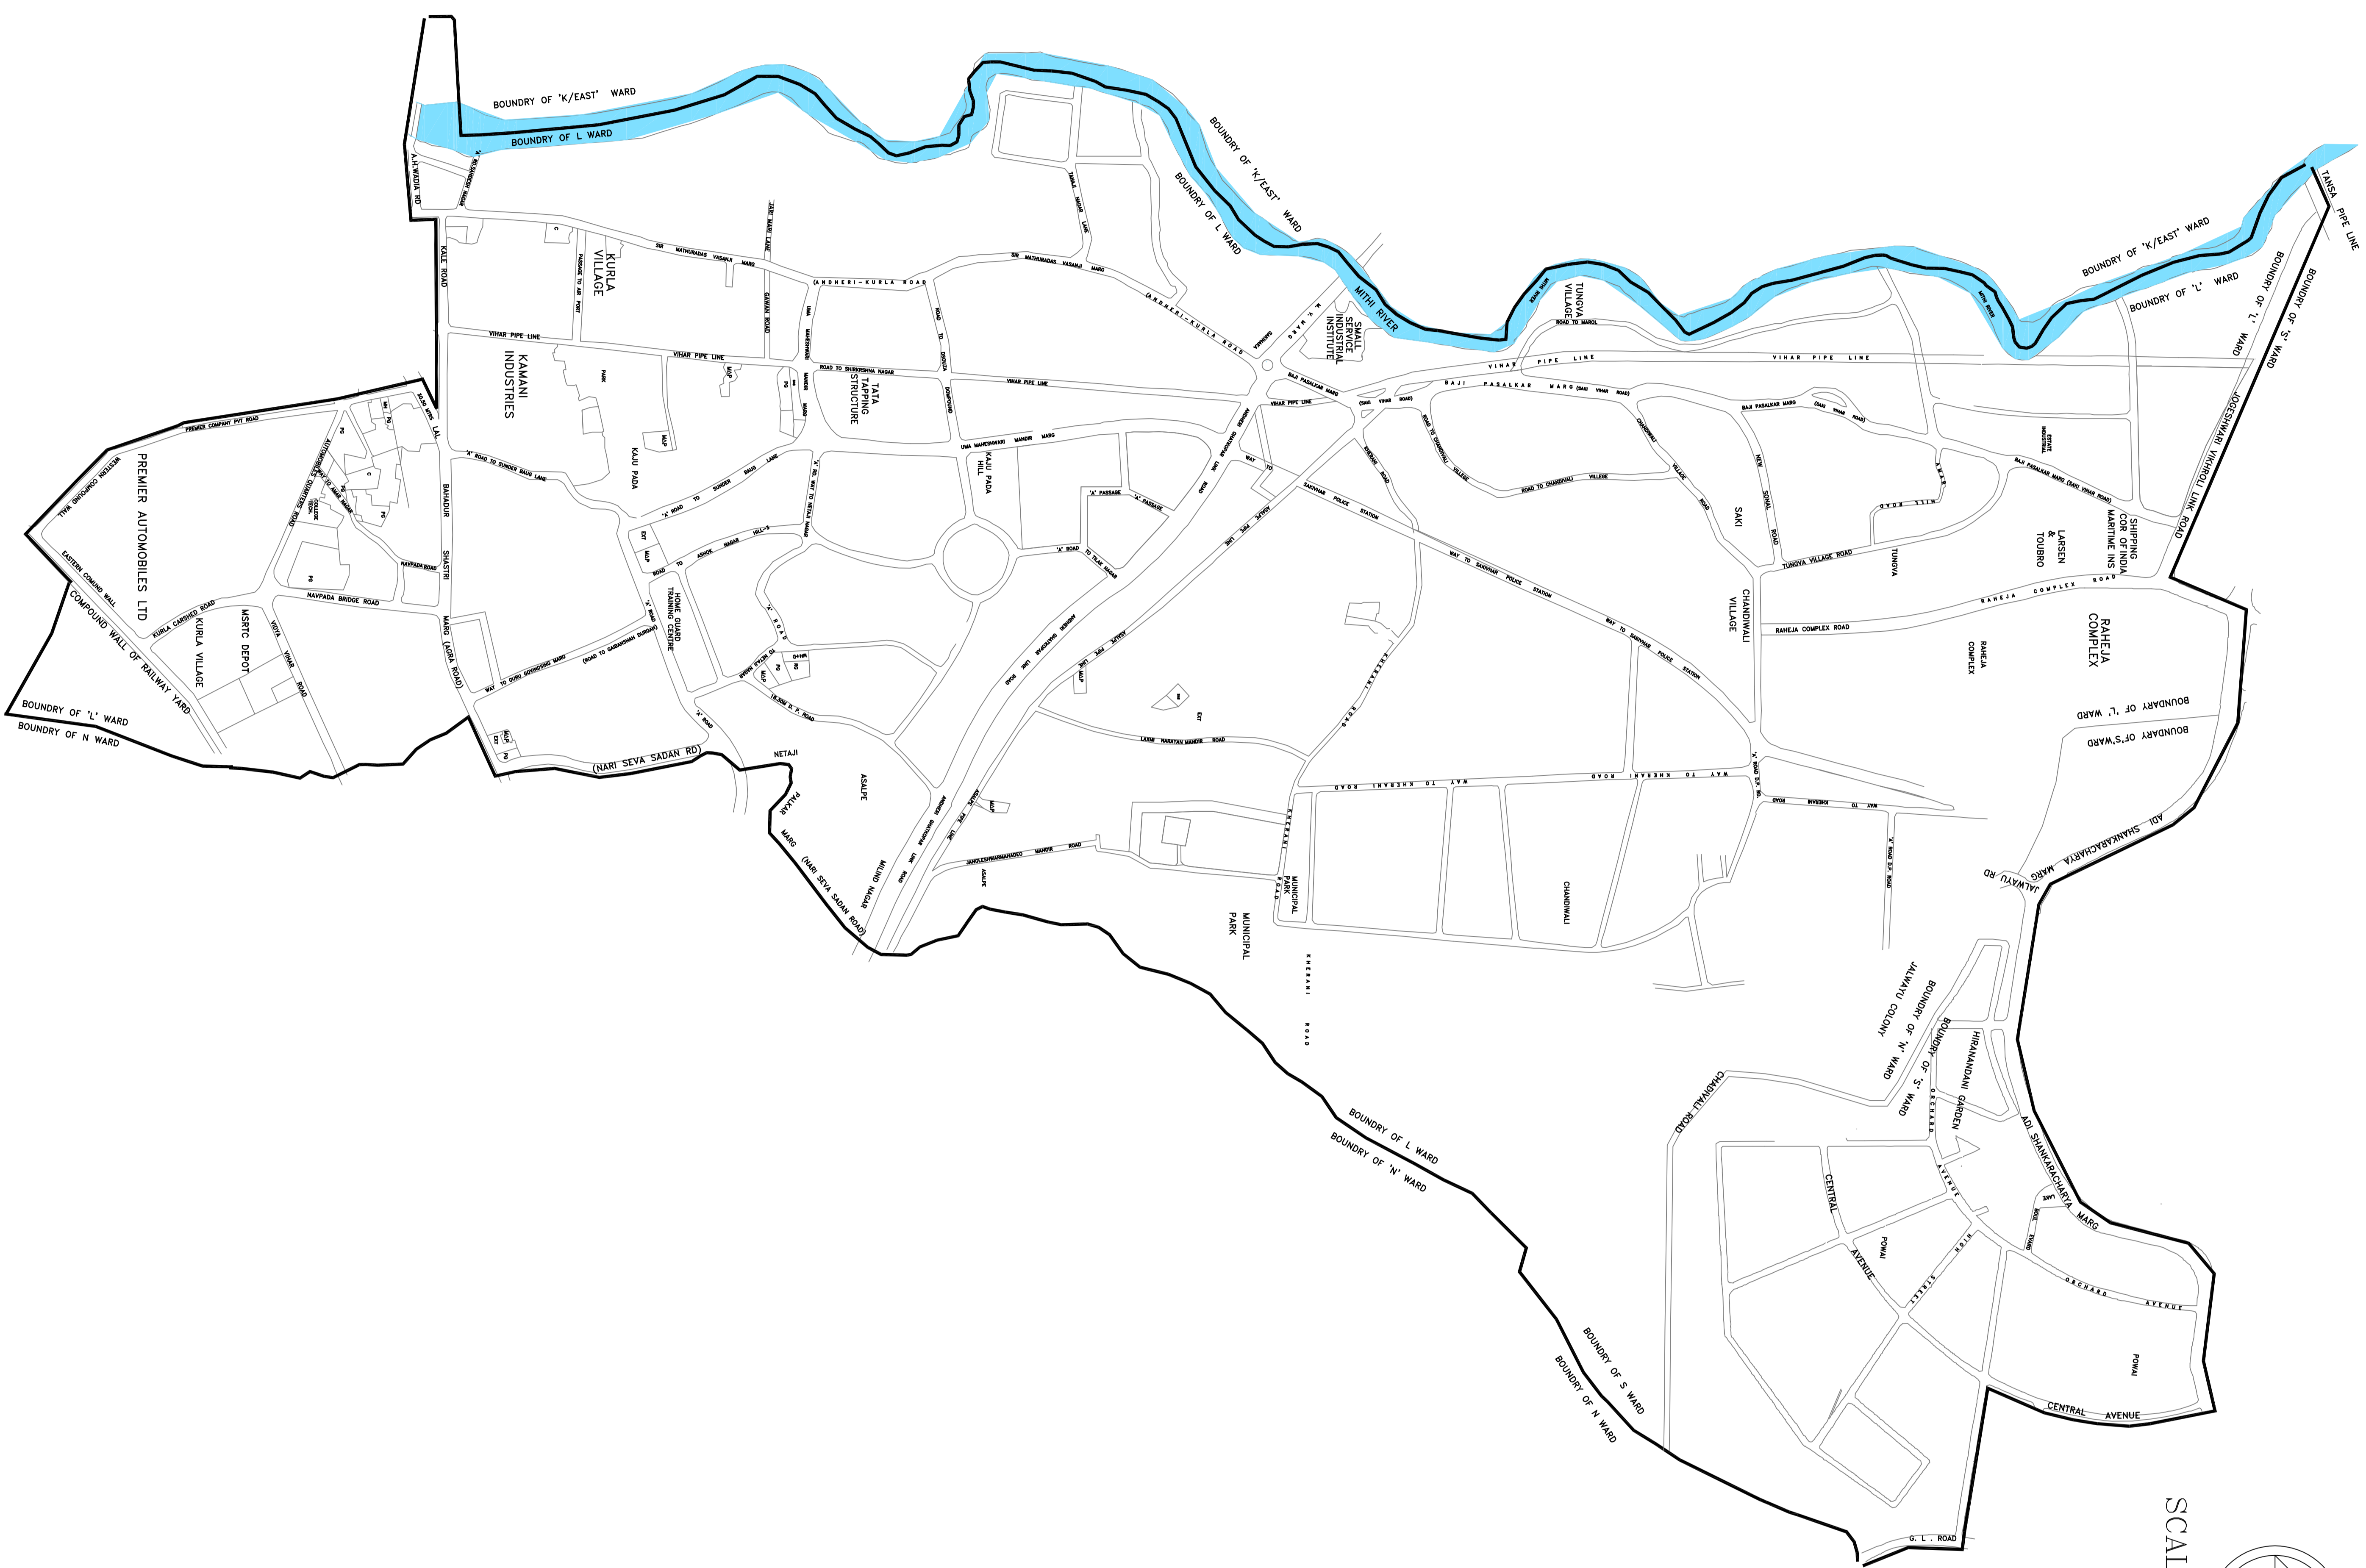

# 168- CHANDIVALI ASSEMBLY CONSTITUENCY

SCALE = 1:4000

## MUMBAI SUBURBAN DISTRICT 168- CHANDIVALI ASSEMBLY CONSTITUENCY ADMINISTRATIVE MAP

LEGENDS :  
ADMINISTRATIVE BLOCK BOUNDARY ———