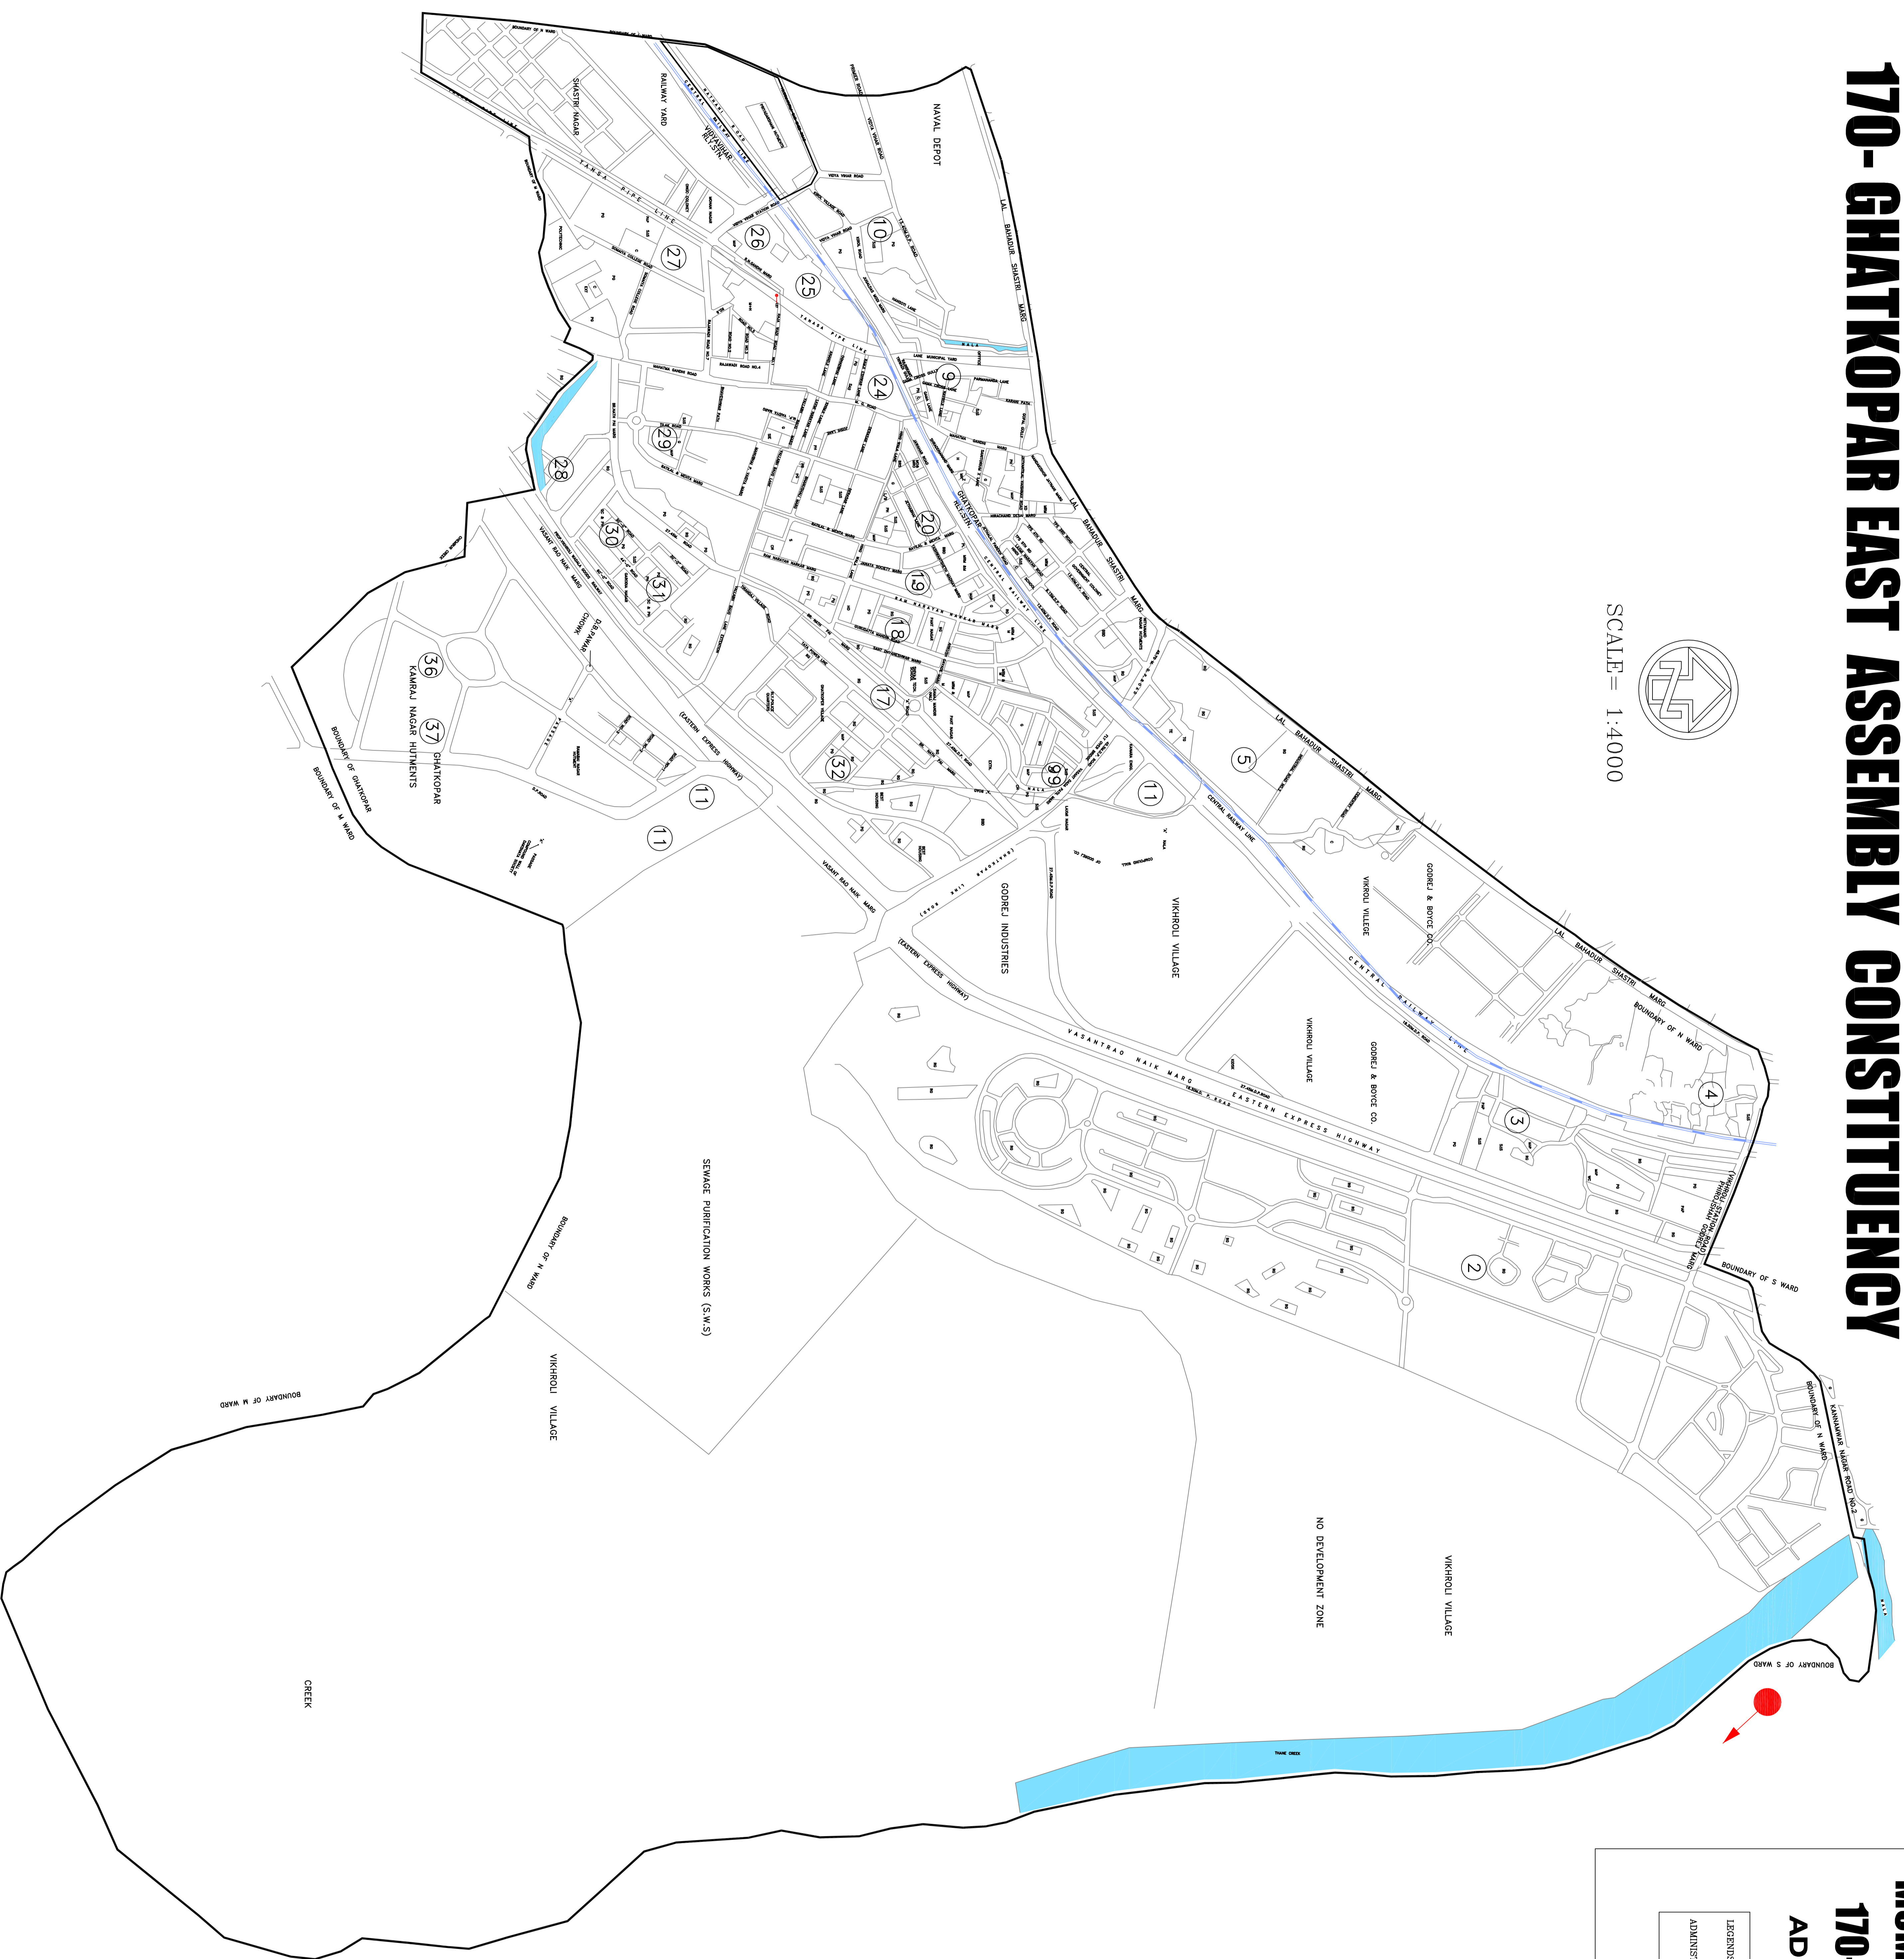

# 170-GHATKOPAR EAST ASSEMBLY CONSTITUENCY

SCALE = 1:4000

## MUMBAI SUBURBAN DISTRICT 170-GHATKOPAR EAST AG. ADMINISTRATIVE MAP

LEGENDS :  
ADMINISTRATIVE BLOCK BOUNDARY