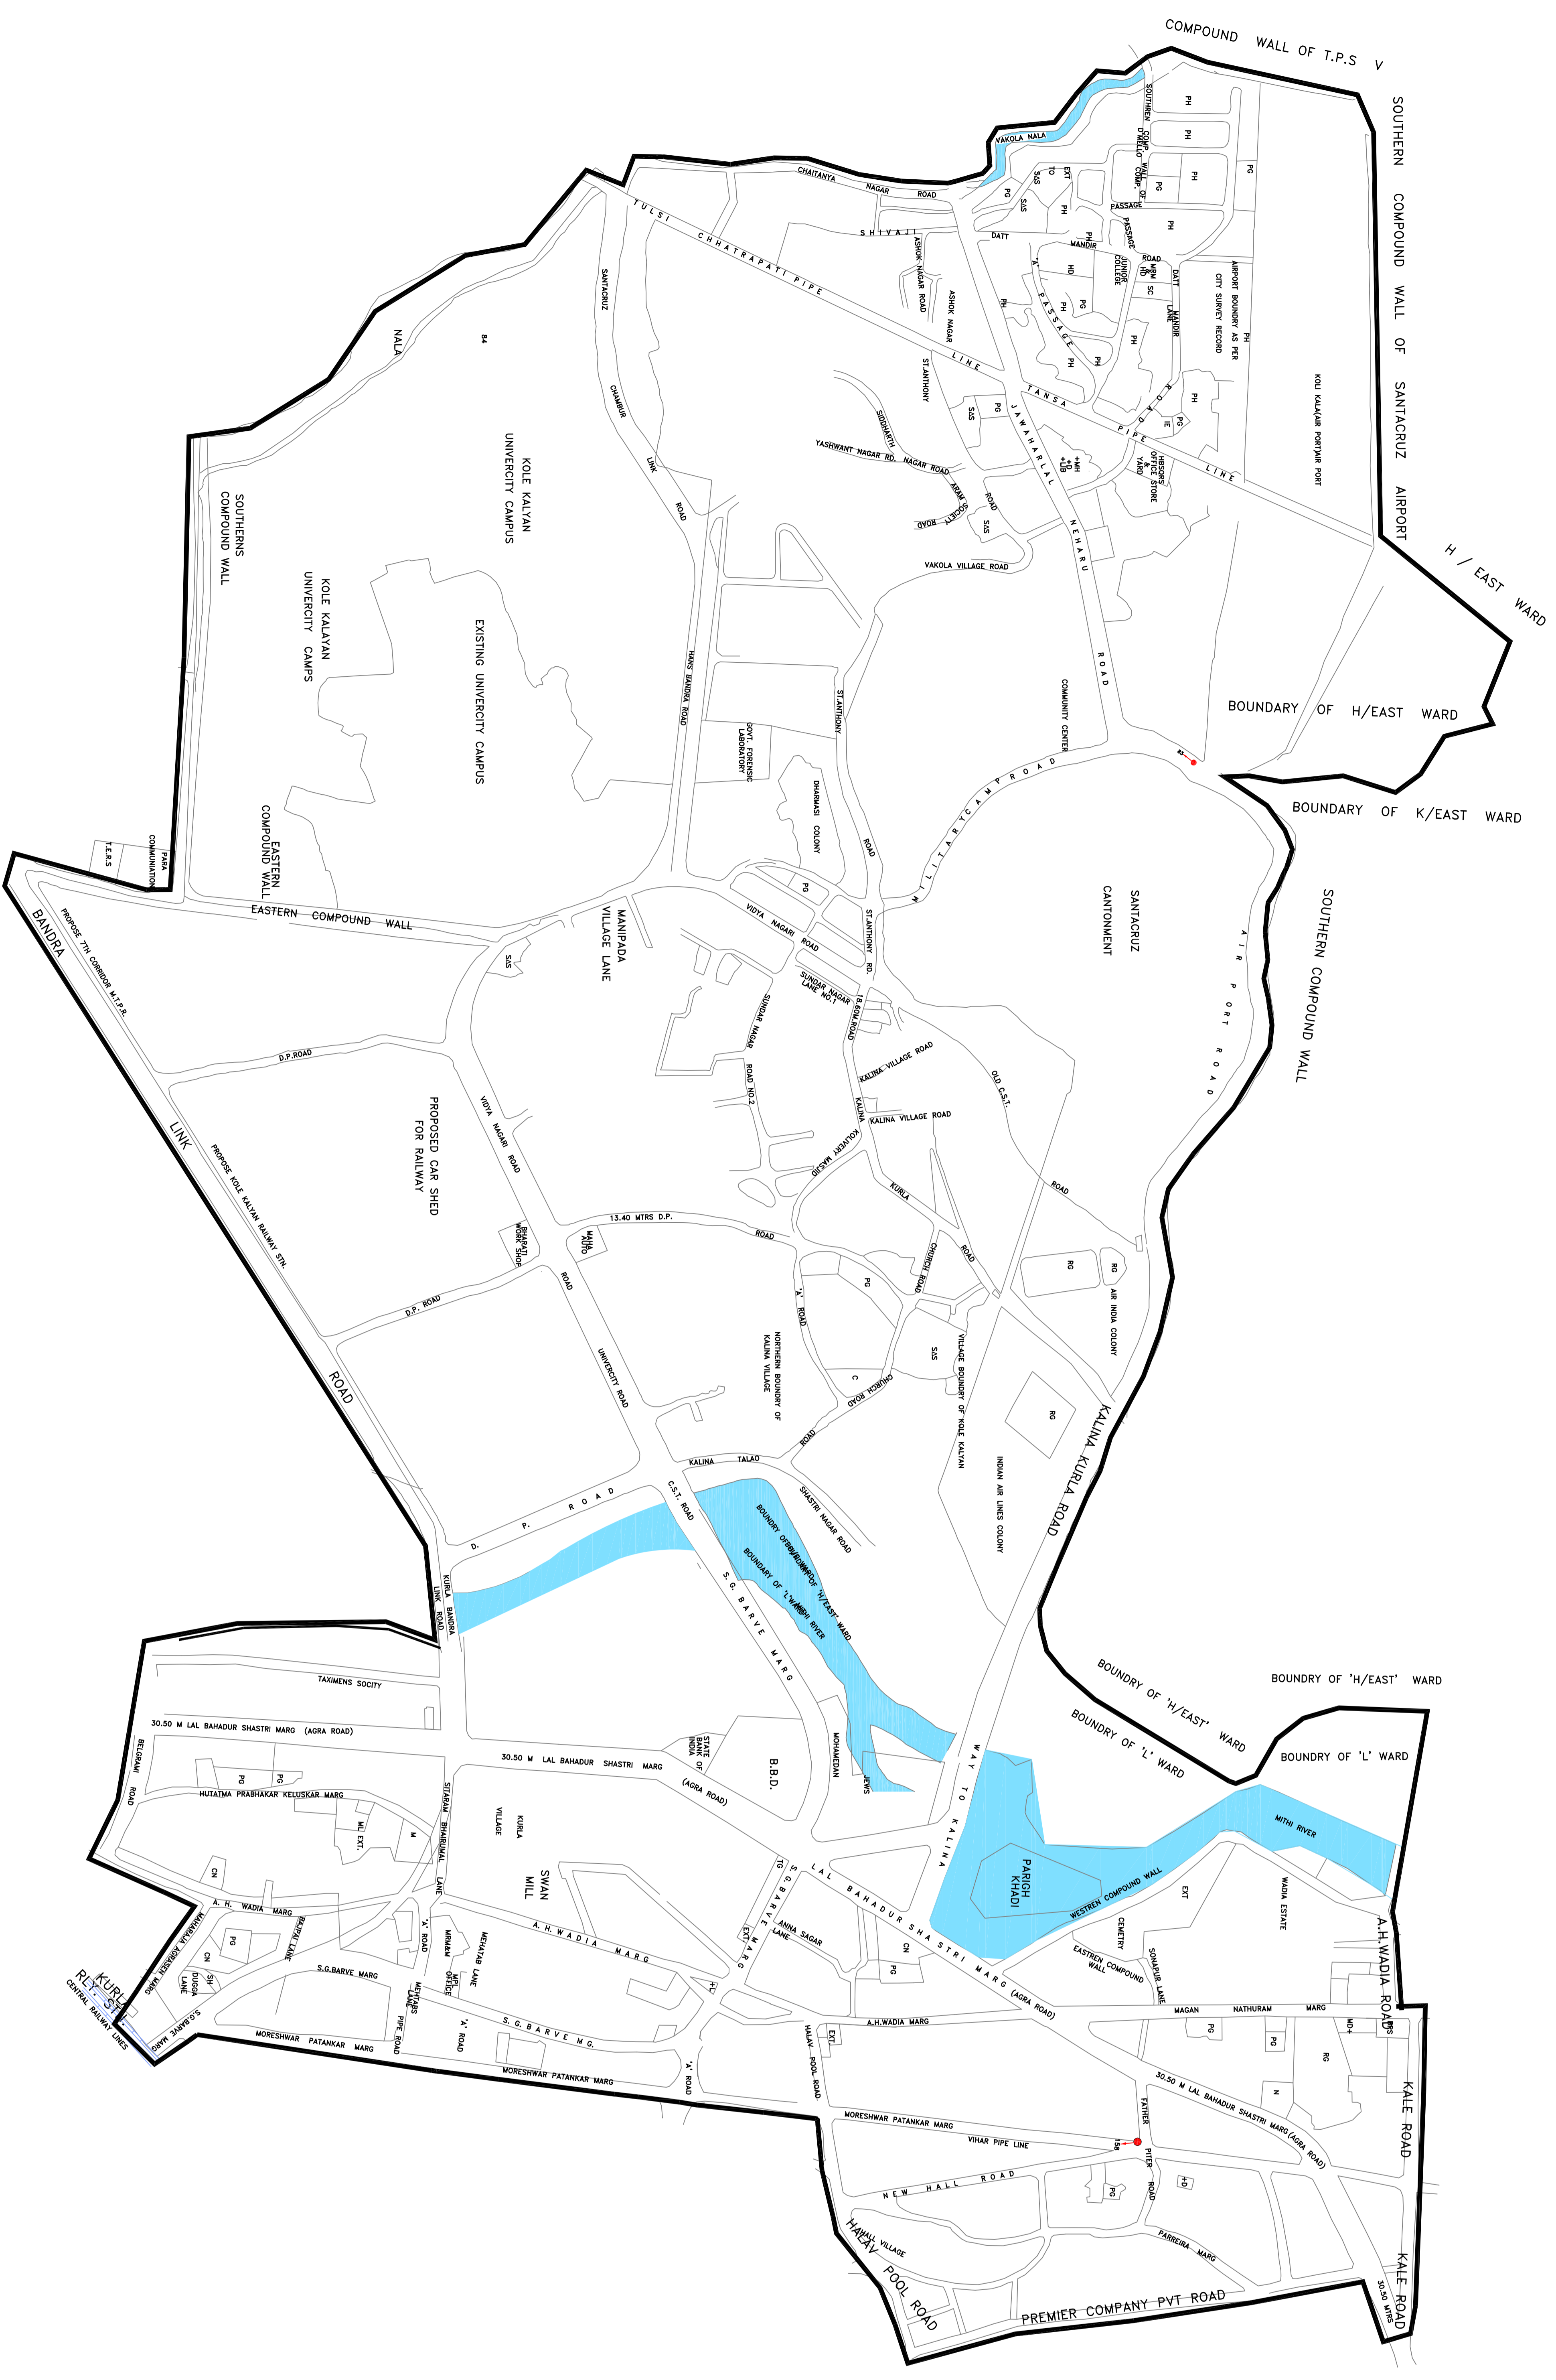

175- KALINA ASSEMBLY CONSTITUENCY

SCALE = 1:4000

MUMBAI SUBURBAN DISTRICT 175- KALINA ASSEMBLY CONSTITUENCY ADMINISTRATIVE MAP

- LEGENDS :
- ADMINISTRATIVE BLOCK BOUNDARY ———